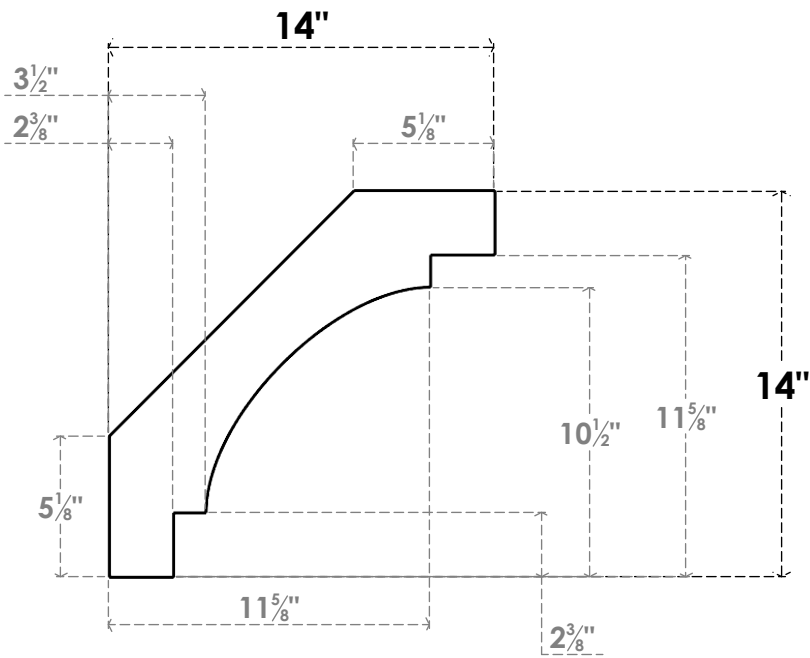

ITEM NUMBER: BRCPC035X14000X14000MRC

3 1/2"W X 14"D X 14"H MERCED ARCHITECTURAL GRADE PVC CLOSED KNEE BRACE

SIDE PROFILE

FRONT PROFILE

ISOMETRIC

EKENA MILLWORK
2300 WEST MAIN ST.
CLARKSVILLE, TX 75426
TOLL FREE: 866-607-0453
WWW.EKENAMILLWORK.COM