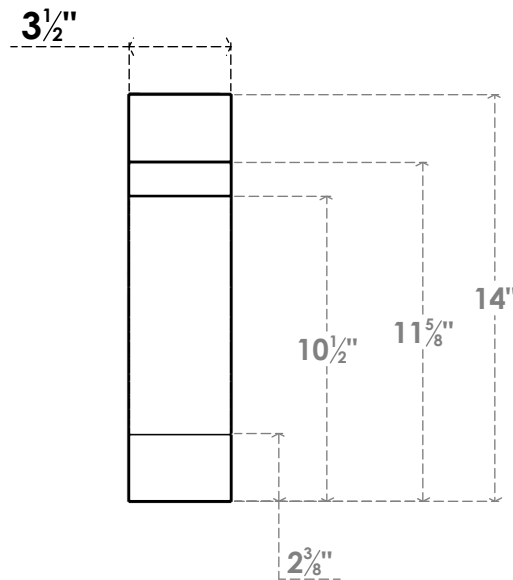

ITEM NUMBER: BRCPC035X14000X14000MRC

3 1/2"W X 14"D X 14"H MERCED ARCHITECTURAL GRADE PVC CLOSED KNEE BRACE

SIDE PROFILE

FRONT PROFILE

ISOMETRIC

EKENA MILLWORK
2300 WEST MAIN ST.
CLARKSVILLE, TX 75426
TOLL FREE: 866-607-0453
WWW.EKENAMILLWORK.COM